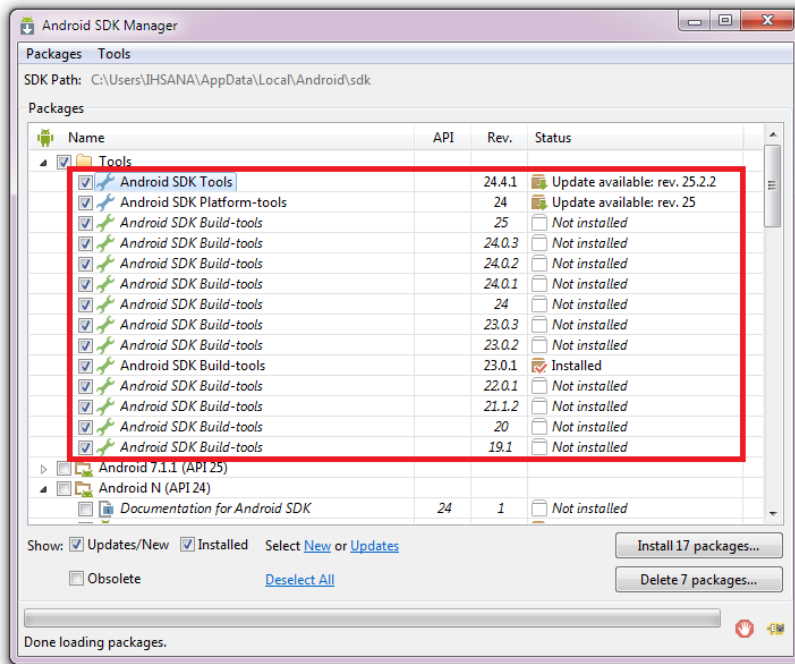

- Android SDK Platform-tools 23.0.1 or latest
- Android SDK Build-tools 23.0.1 or latest

Extras Required:

- Android Support Repository version 20 or latest
- Google Play Services version 27 or latest
- Google Repository version 22 or latest